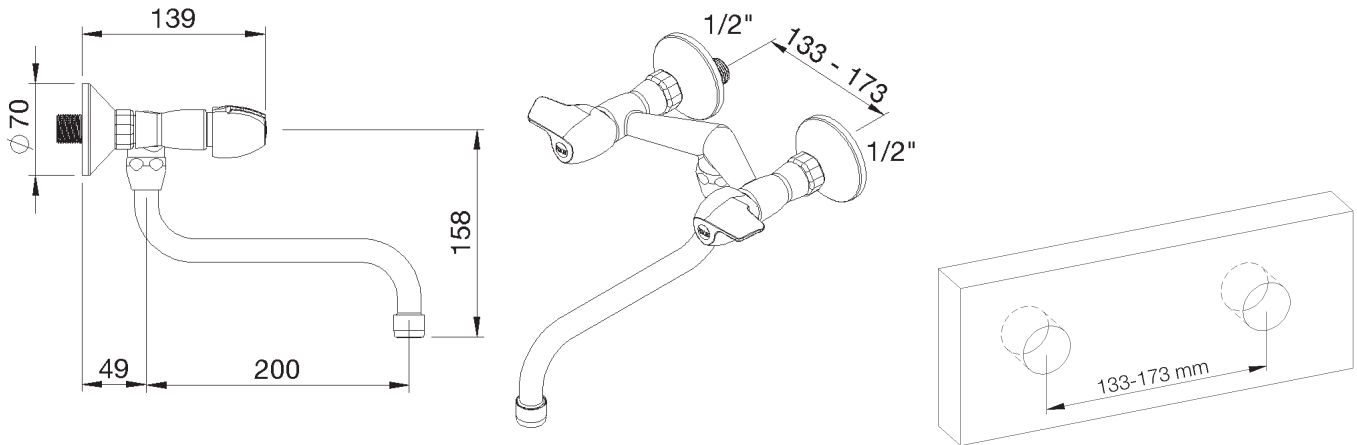

PRODUCT TECHNICAL SHEET		
Collection :	PILE & FACE	Ref. : 4012.--.21

Mélangeur de cuisine mural, bec mobile en dessous, 200mm  
 Wand keukenmengkraan, draaibare uitloop onderaan, 200mm  
 Wall-mounted kitchen mixer, swing spout under, 200mm

**Picture**

**Product details**

Weight :	1,9 kg
Flow at 3 bar :	Restricted 5 l/min
Internal mechanism :	Ceramic valve 1/4 turn
Spout :	200mm

**Technical drawing**

RA-V01